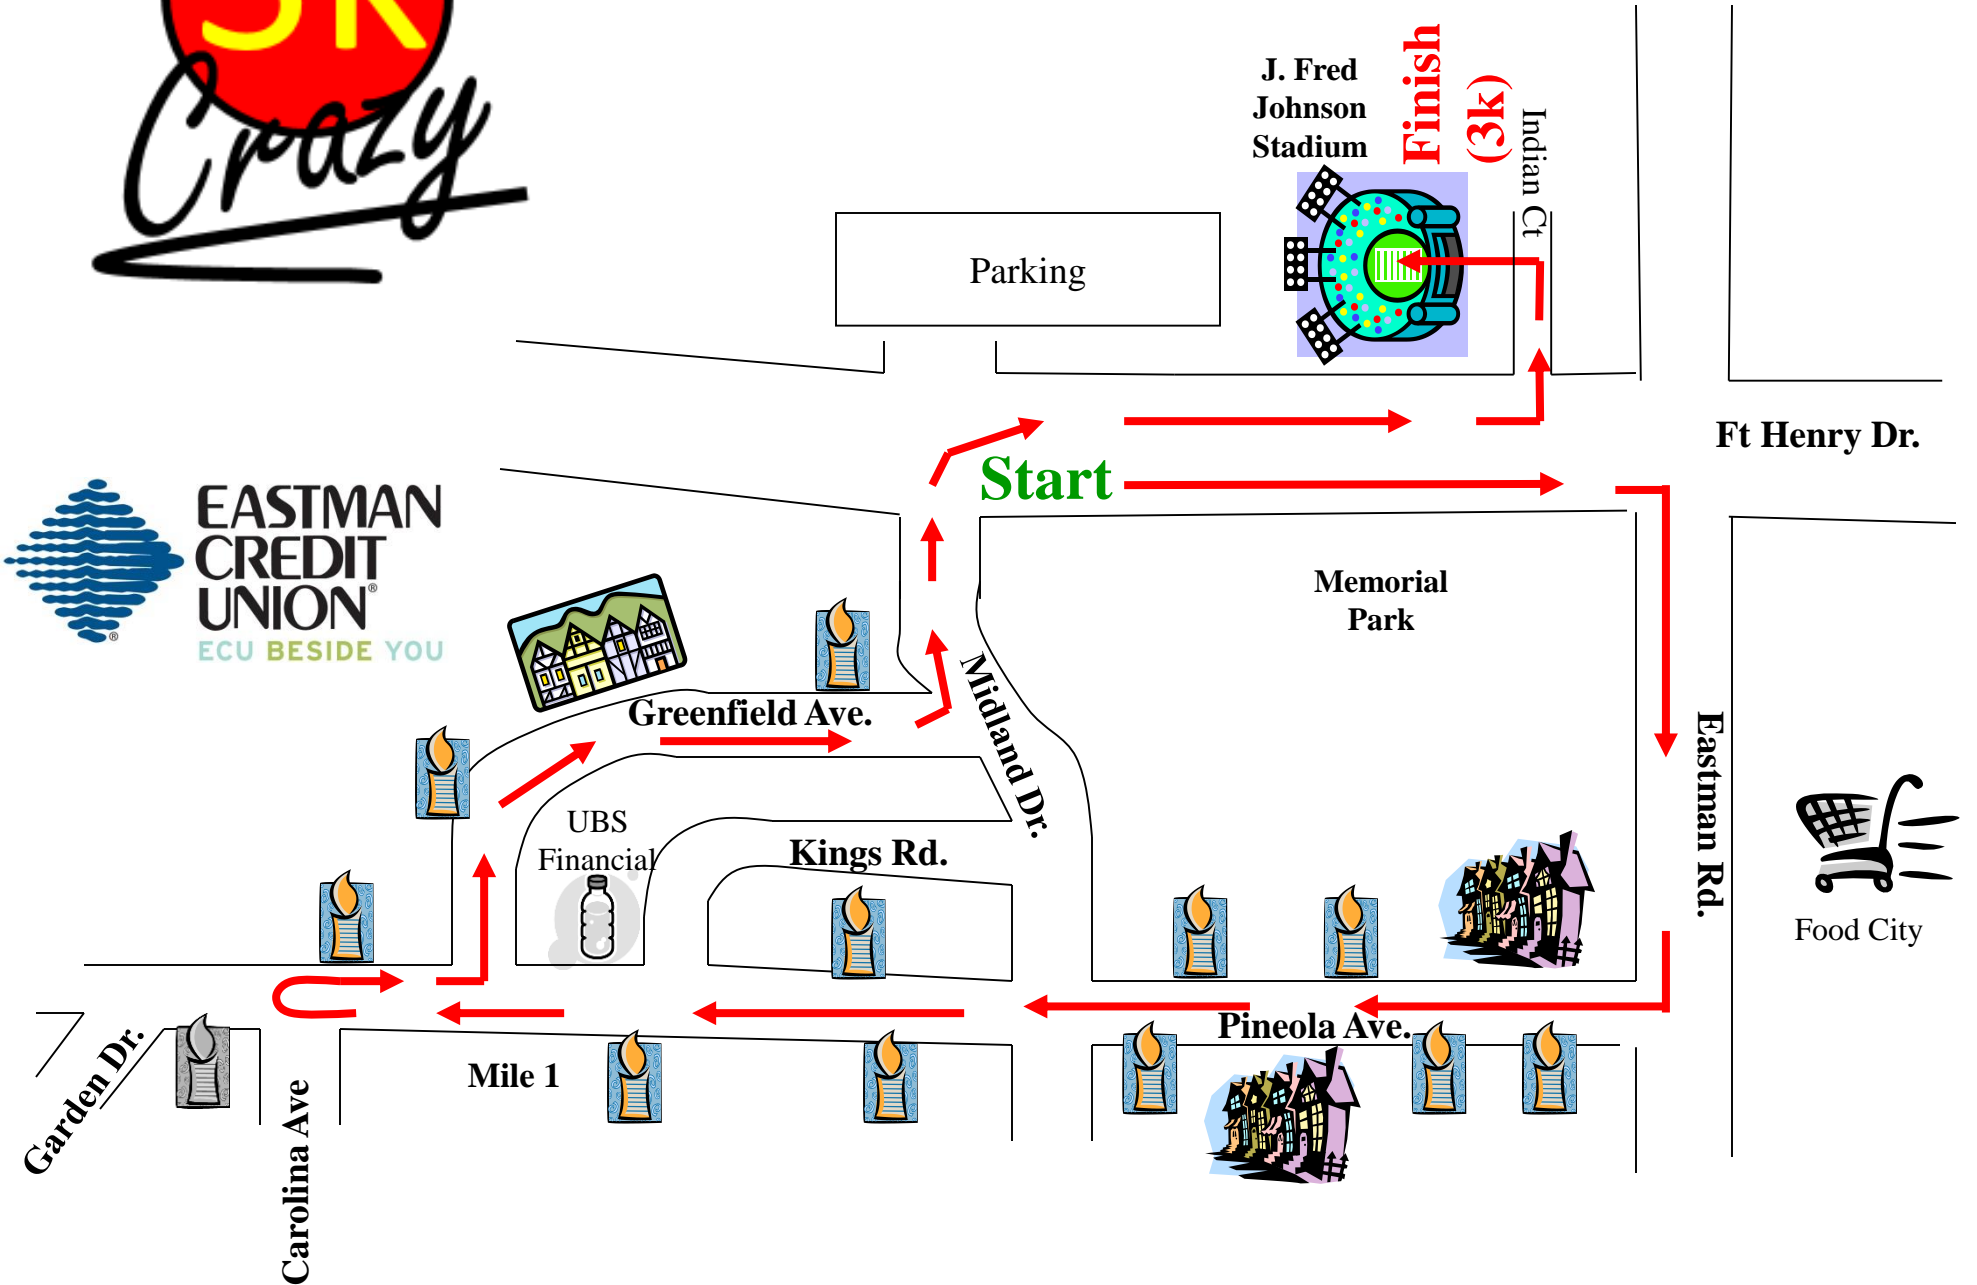

Almost

3k
Crazy

BalladHealth

It's your story. We're listening.

crazy8s
world's fastest