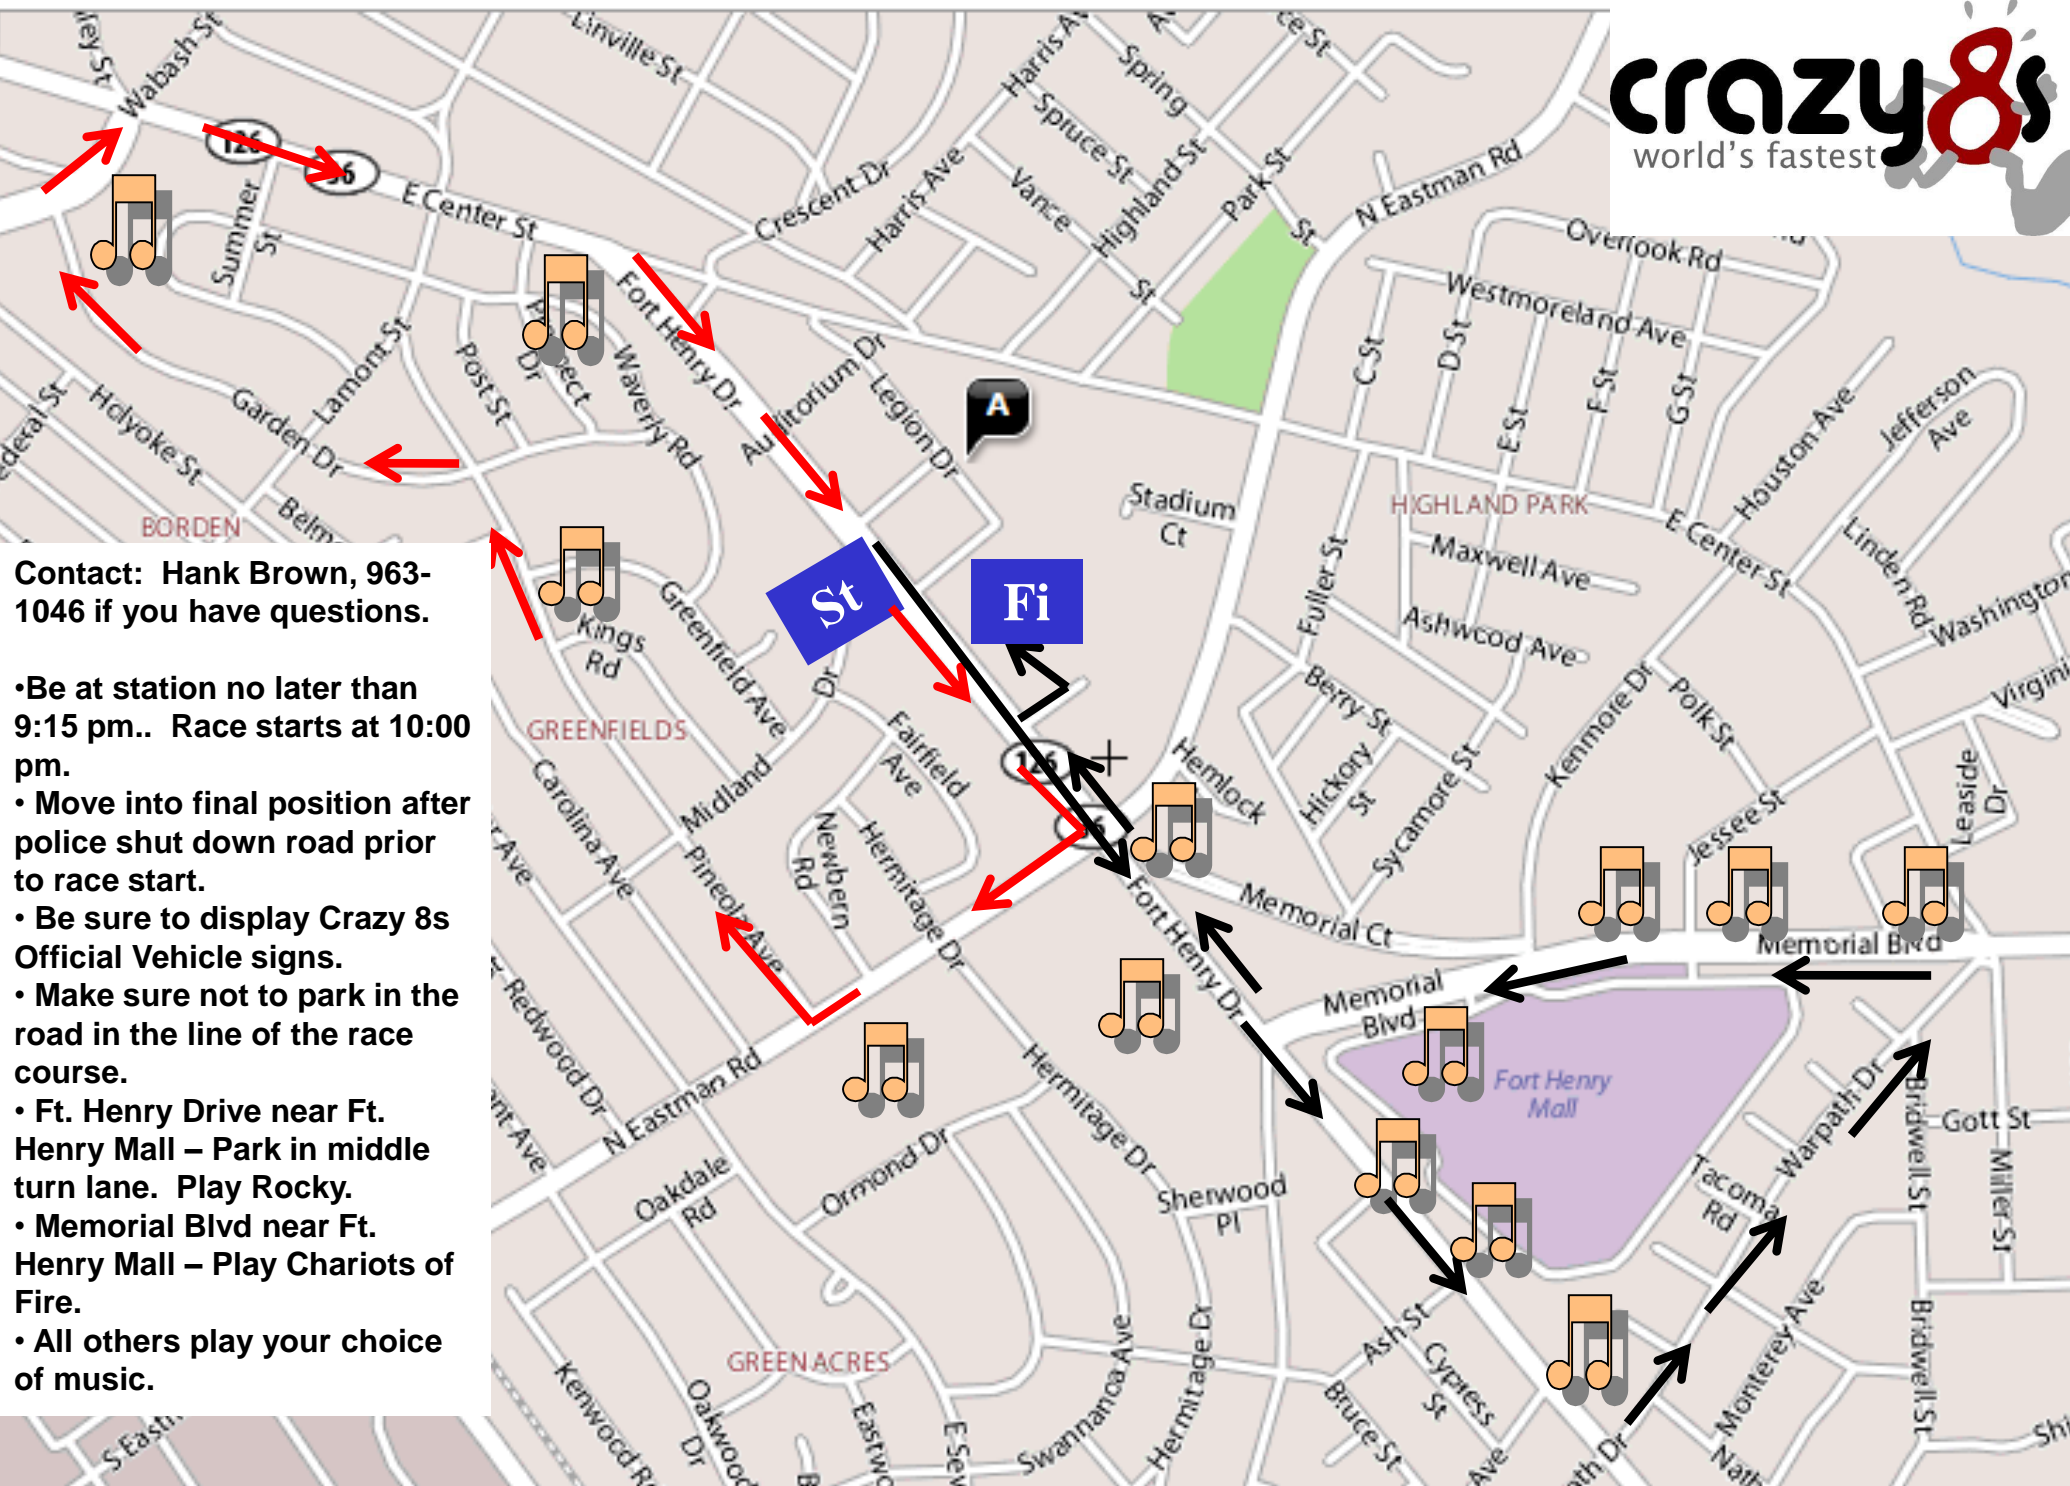

# Dashboard Audio Rockin Rides

Contact: Hank Brown, 963-1046 if you have questions.

- Be at station no later than 9:15 pm.. Race starts at 10:00 pm.
- Move into final position after police shut down road prior to race start.
- Be sure to display Crazy 8s Official Vehicle signs.
- Make sure not to park in the road in the line of the race course.
- Ft. Henry Drive near Ft. Henry Mall – Park in middle turn lane. Play Rocky.
- Memorial Blvd near Ft. Henry Mall – Play Chariots of Fire.
- All others play your choice of music.